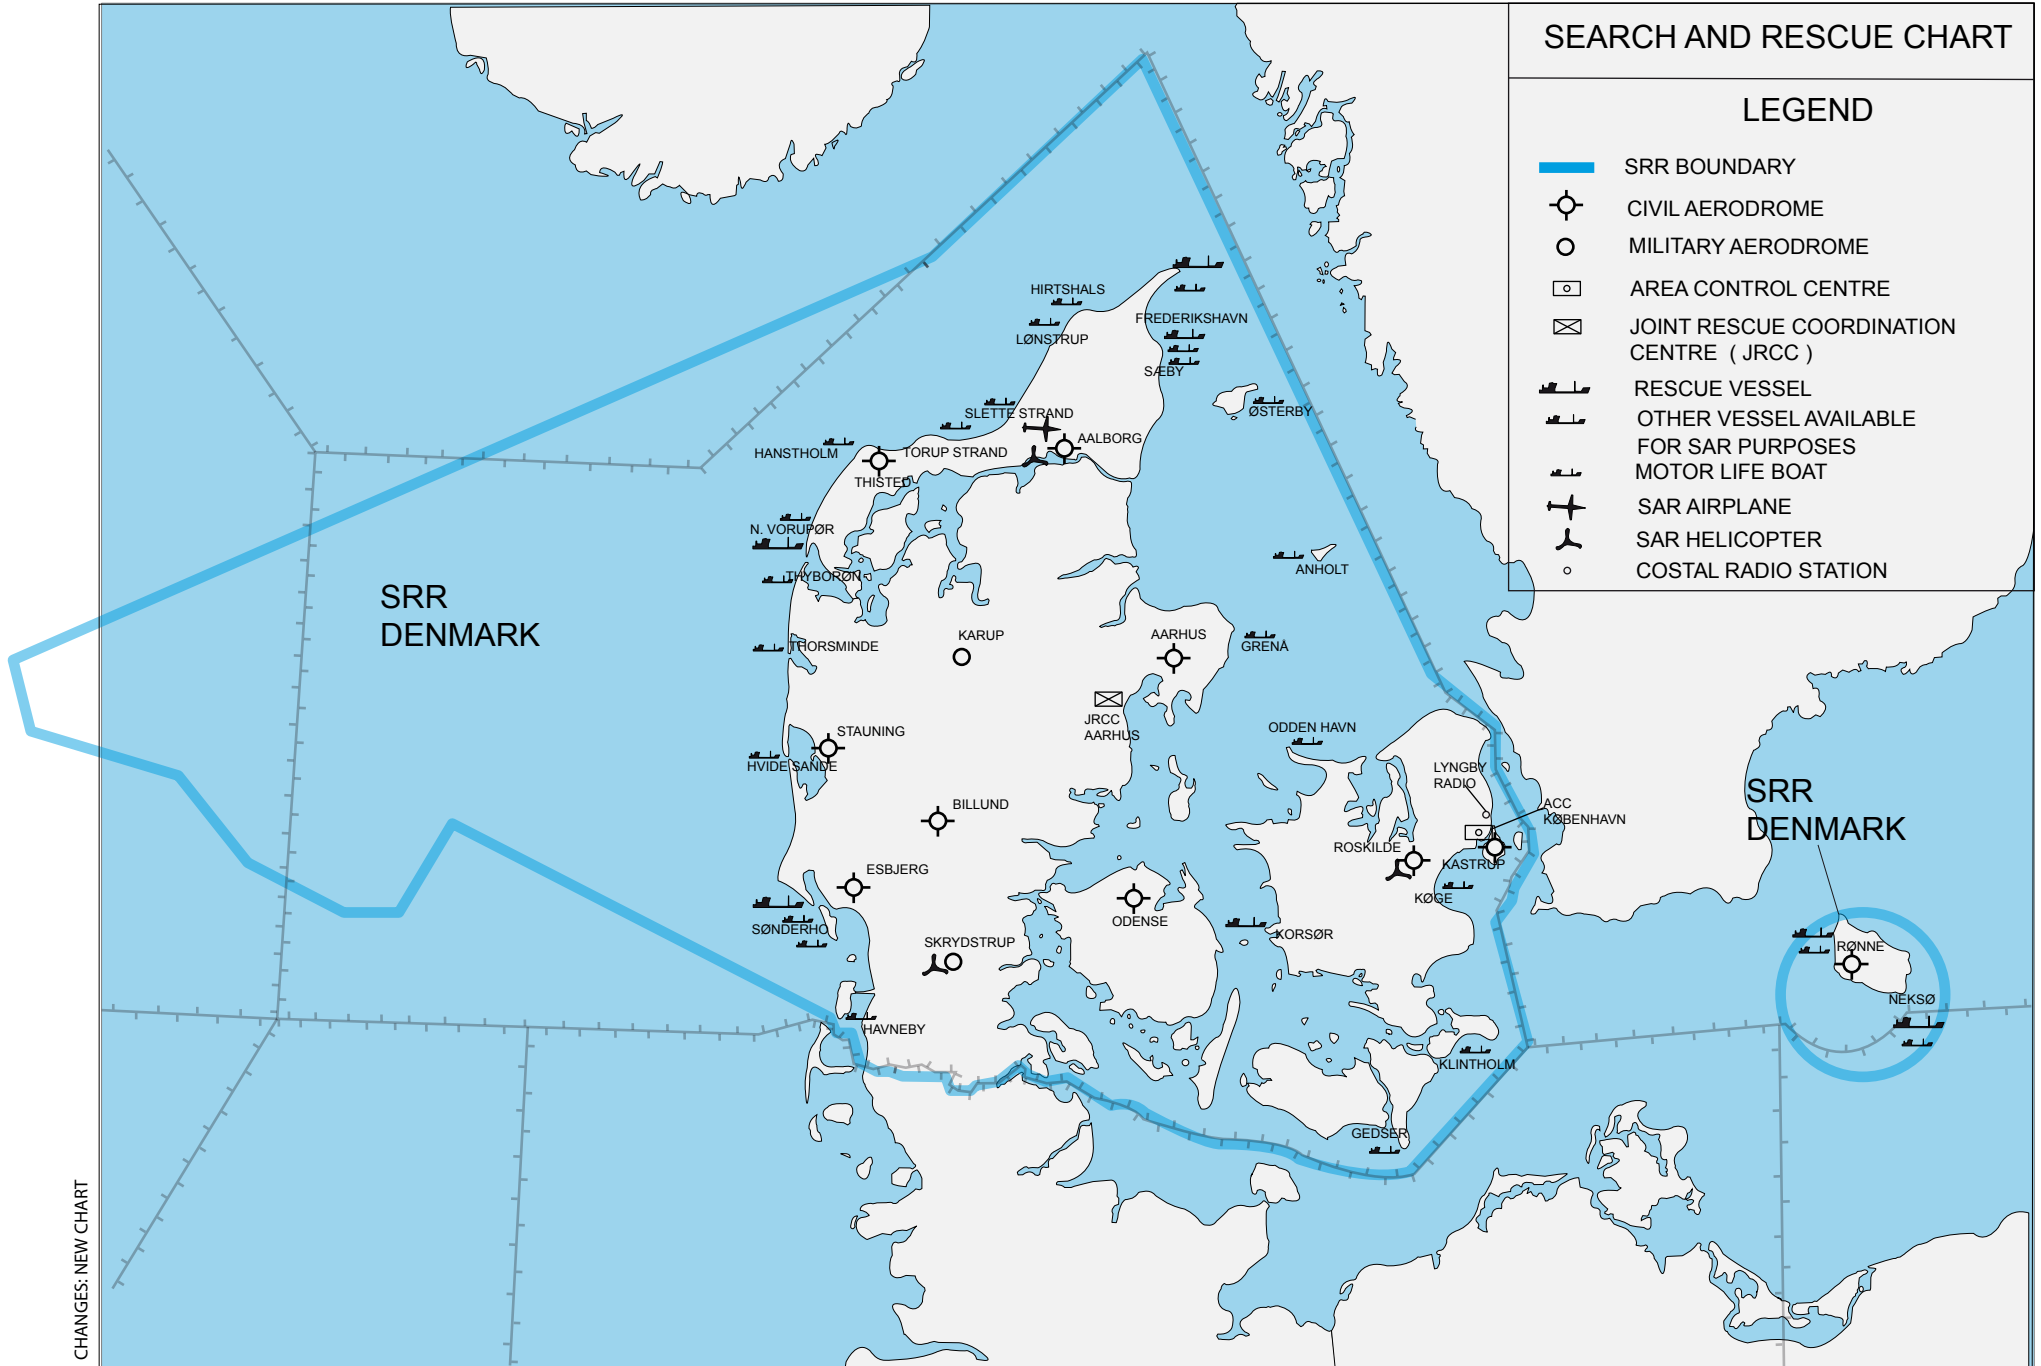

SEARCH AND RESCUE CHART

LEGEND

-  SRR BOUNDARY
-  CIVIL AERODROME
-  MILITARY AERODROME
-  AREA CONTROL CENTRE
-  JOINT RESCUE COORDINATION CENTRE ( JRCC )
-  RESCUE VESSEL
-  OTHER VESSEL AVAILABLE FOR SAR PURPOSES
-  MOTOR LIFE BOAT
-  SAR AIRPLANE
-  SAR HELICOPTER
-  COSTAL RADIO STATION

CHANGES: NEW CHART