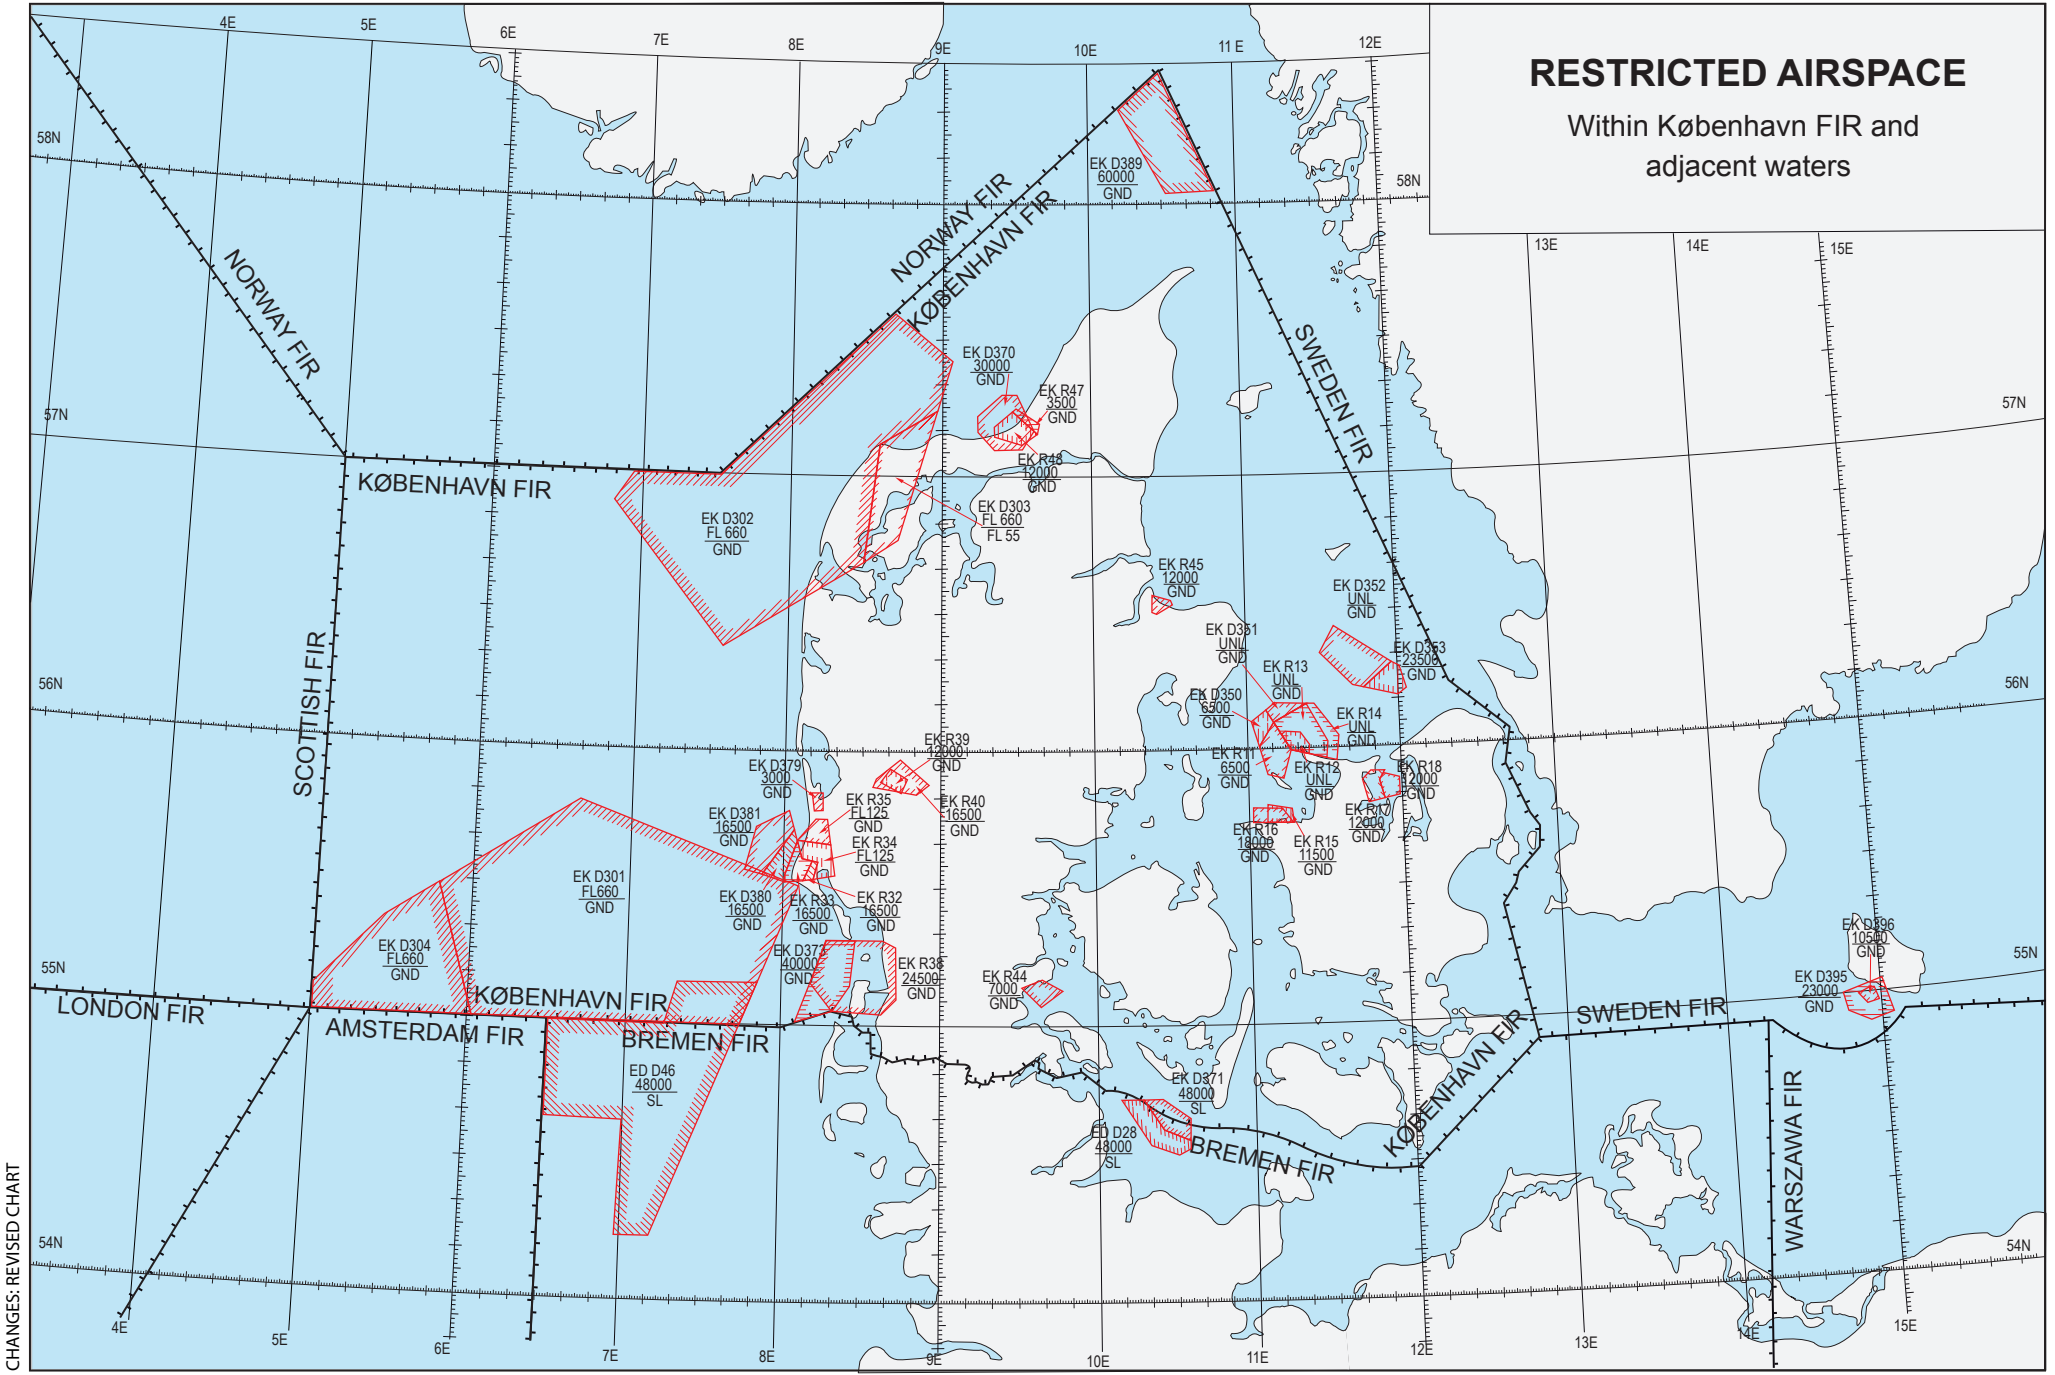

MIL AIP DENMARK

RESTRICTED AIRSPACE
Within København FIR and
adjacent waters

CHANGES: REVISED CHART