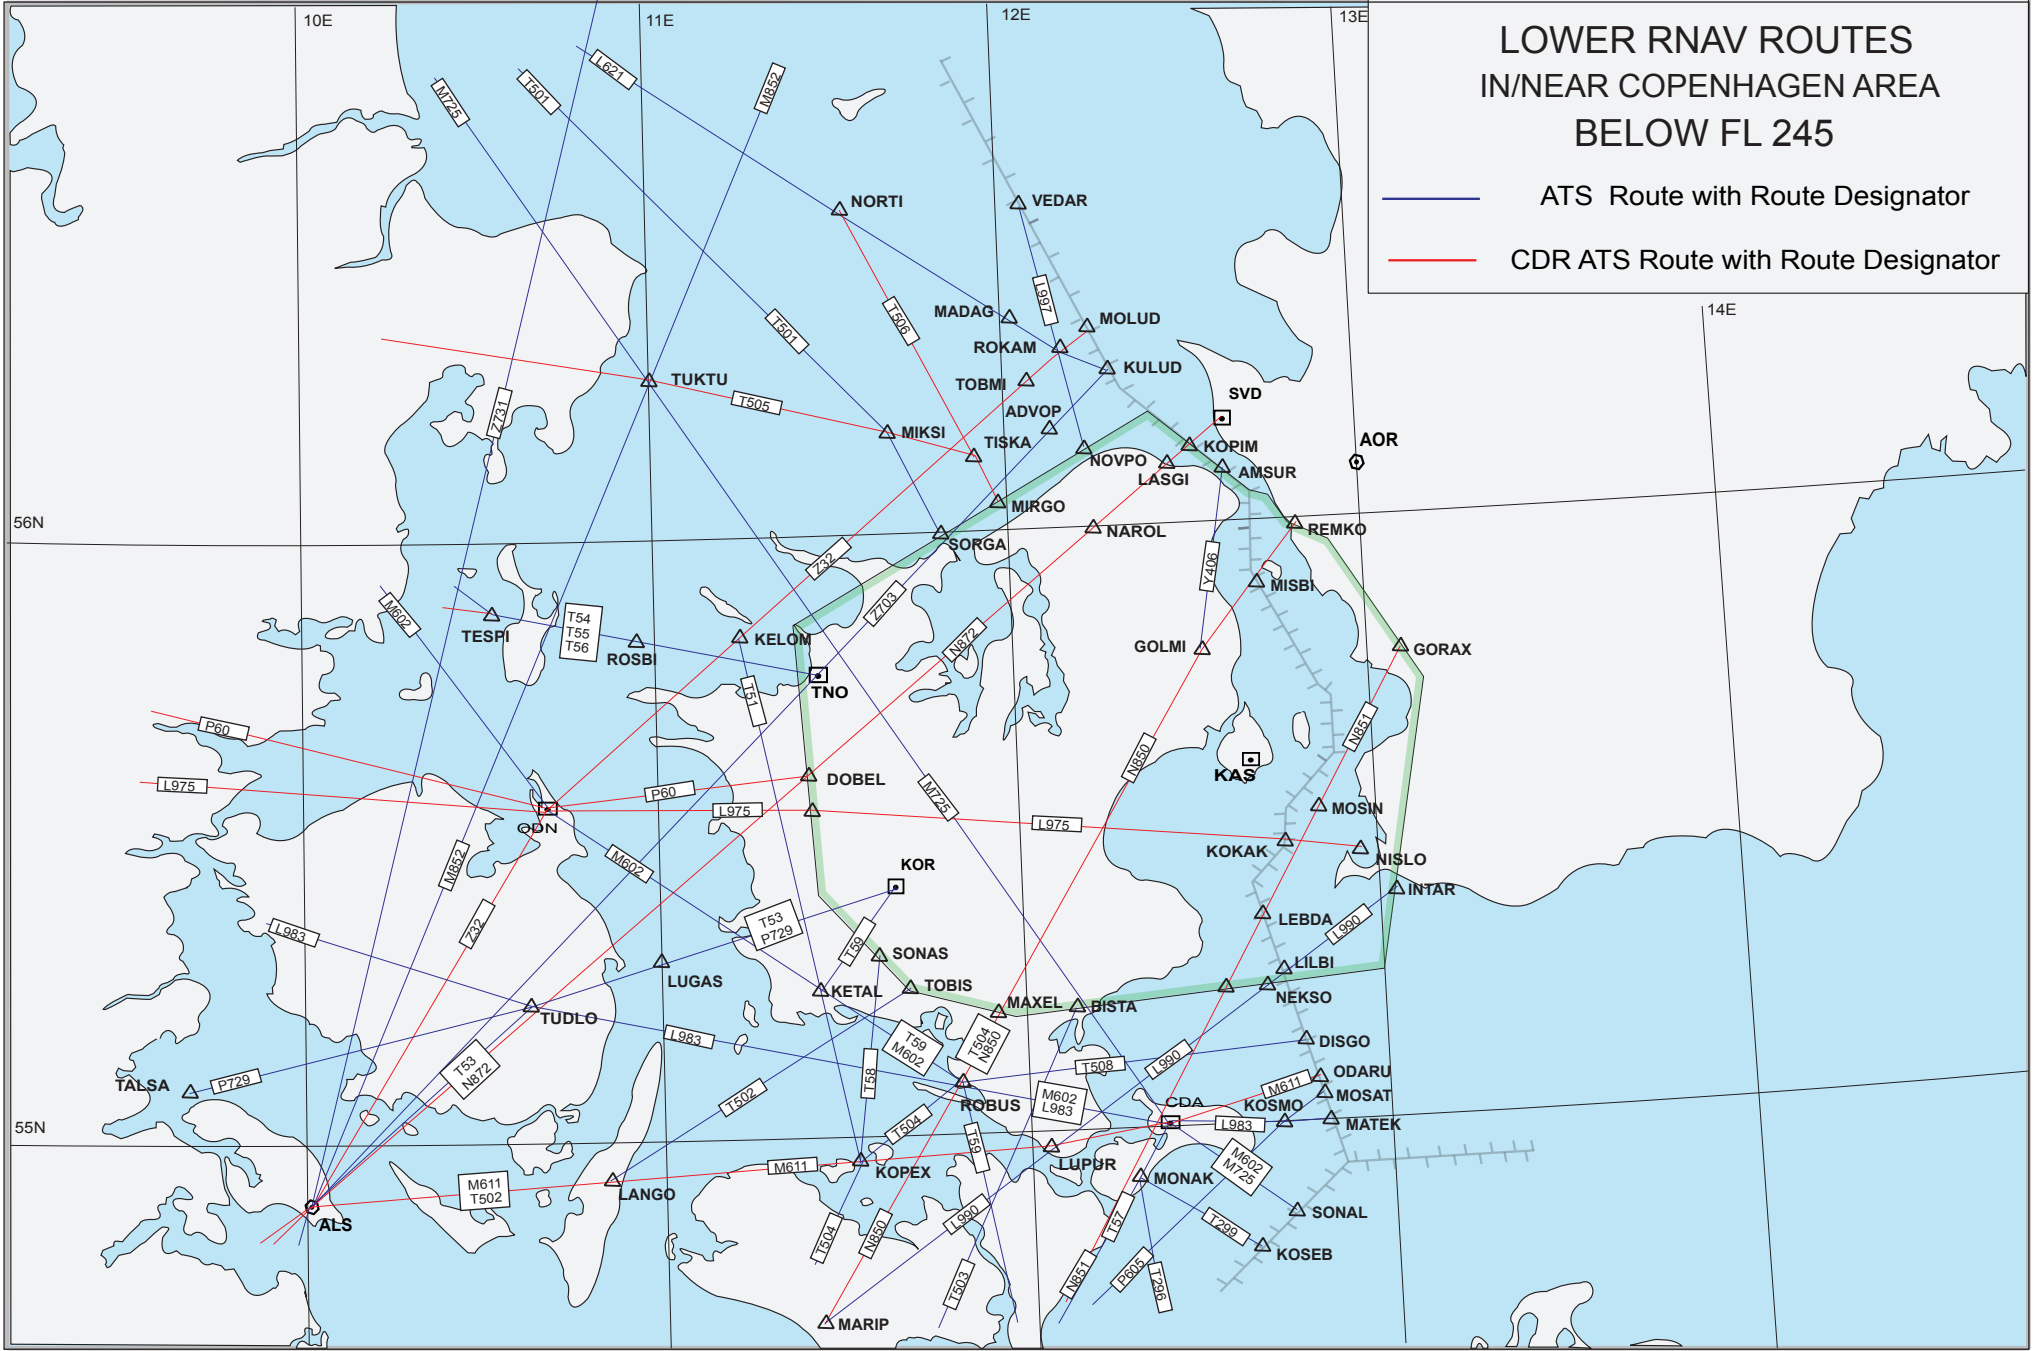

MIL AIP DENMARK

LOWER RNAV ROUTES  
IN/NEAR COPENHAGEN AREA  
BELOW FL 245

- ATS Route with Route Designator
- CDR ATS Route with Route Designator

CHANGES: editorial