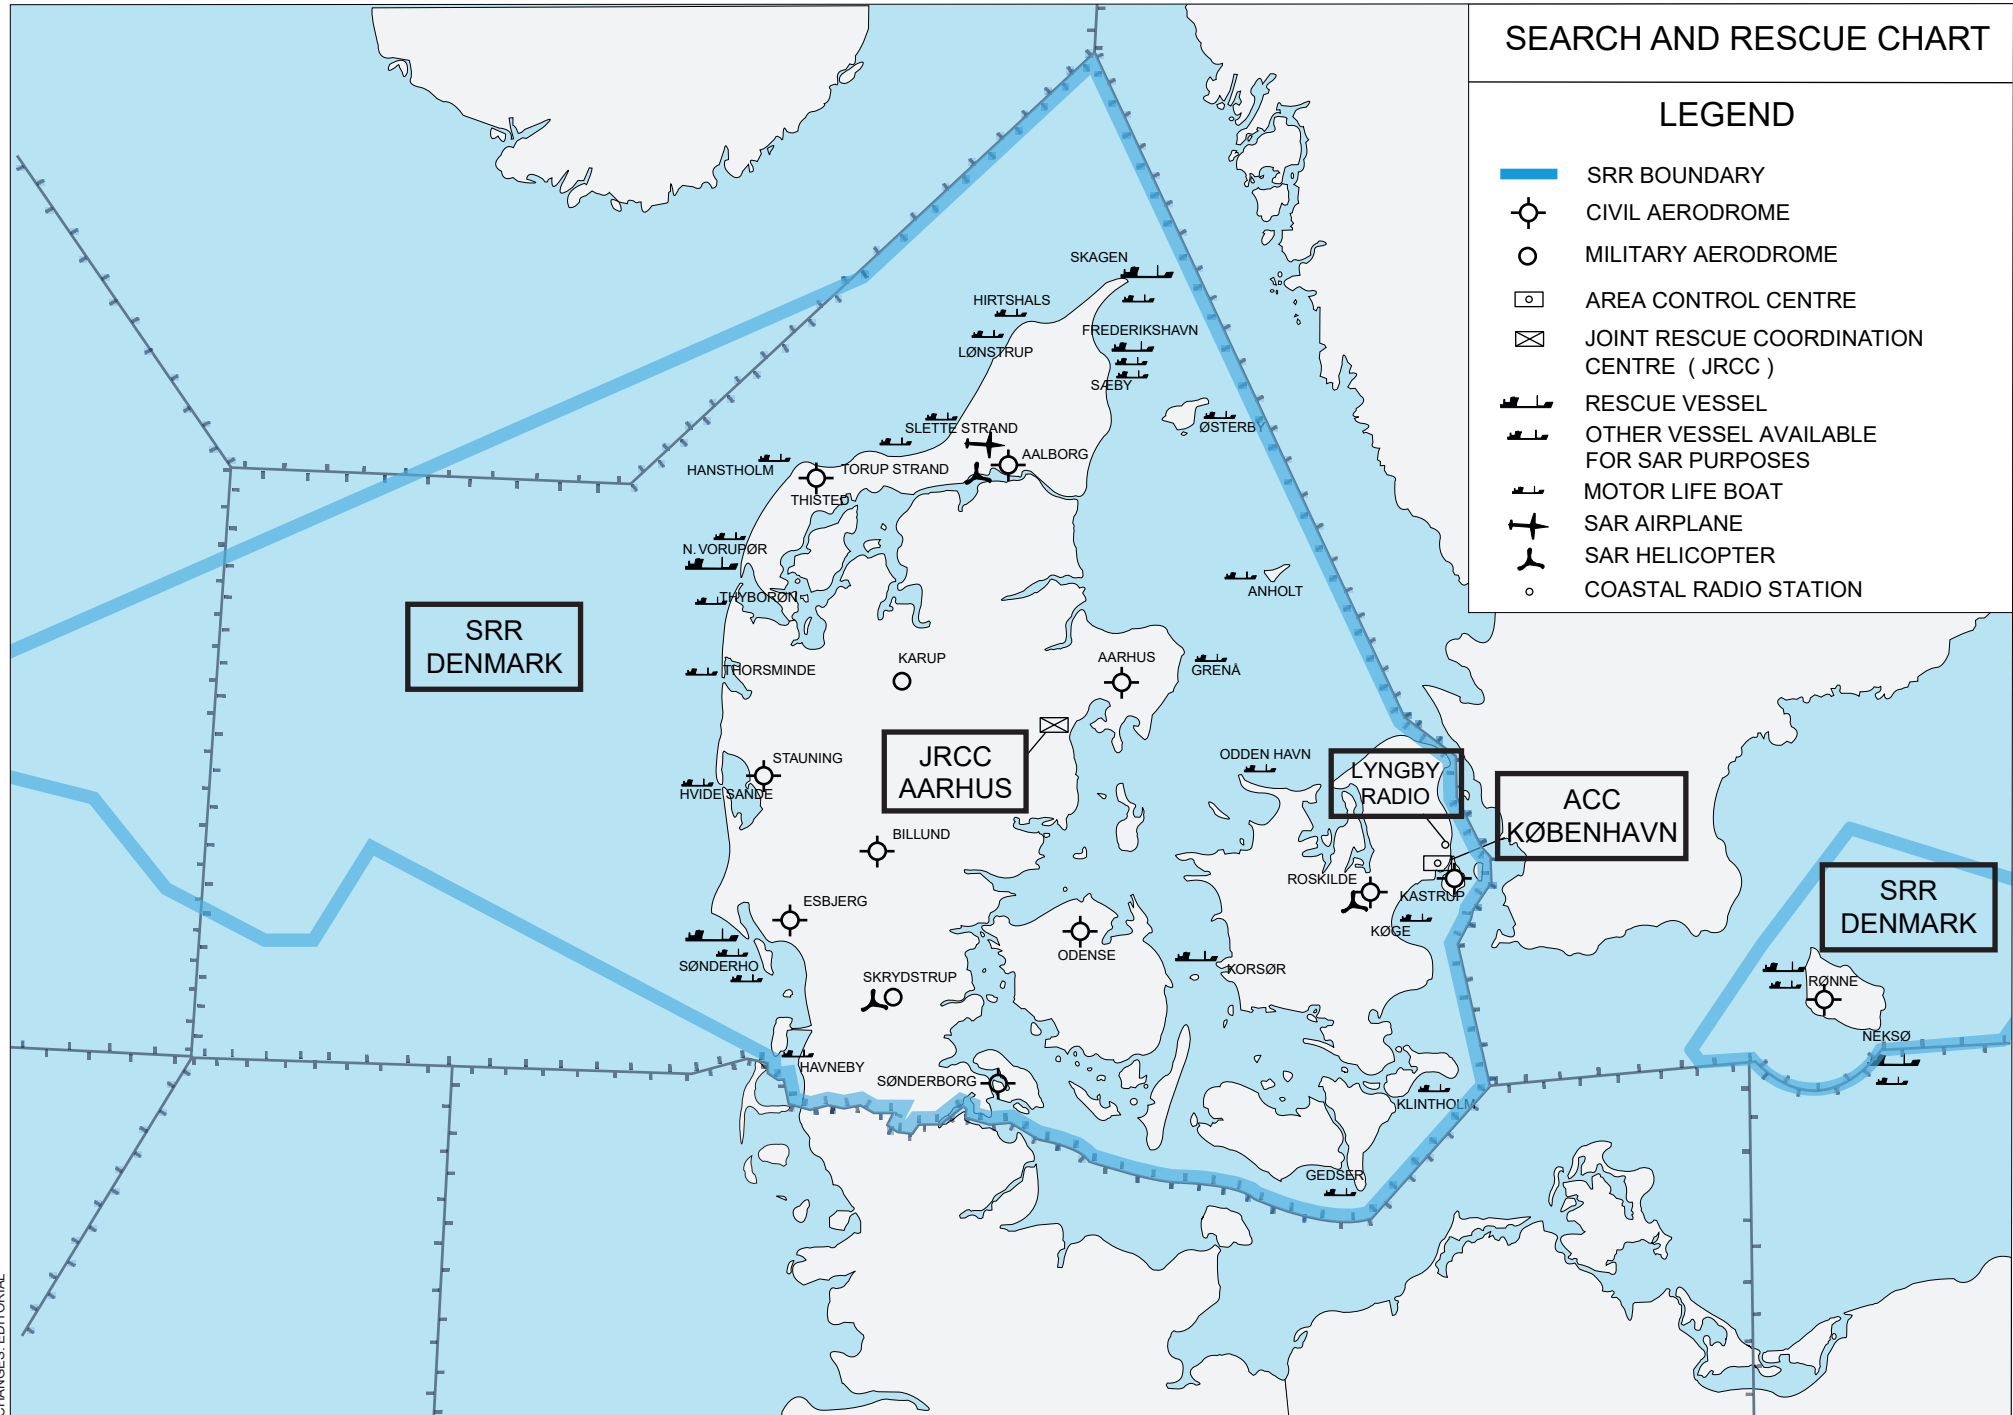

SEARCH AND RESCUE CHART

LEGEND

-  SRR BOUNDARY
-  CIVIL AERODROME
-  MILITARY AERODROME
-  AREA CONTROL CENTRE
-  JOINT RESCUE COORDINATION CENTRE (JRCC)
-  RESCUE VESSEL
-  OTHER VESSEL AVAILABLE FOR SAR PURPOSES
-  MOTOR LIFE BOAT
-  SAR AIRPLANE
-  SAR HELICOPTER
-  COASTAL RADIO STATION