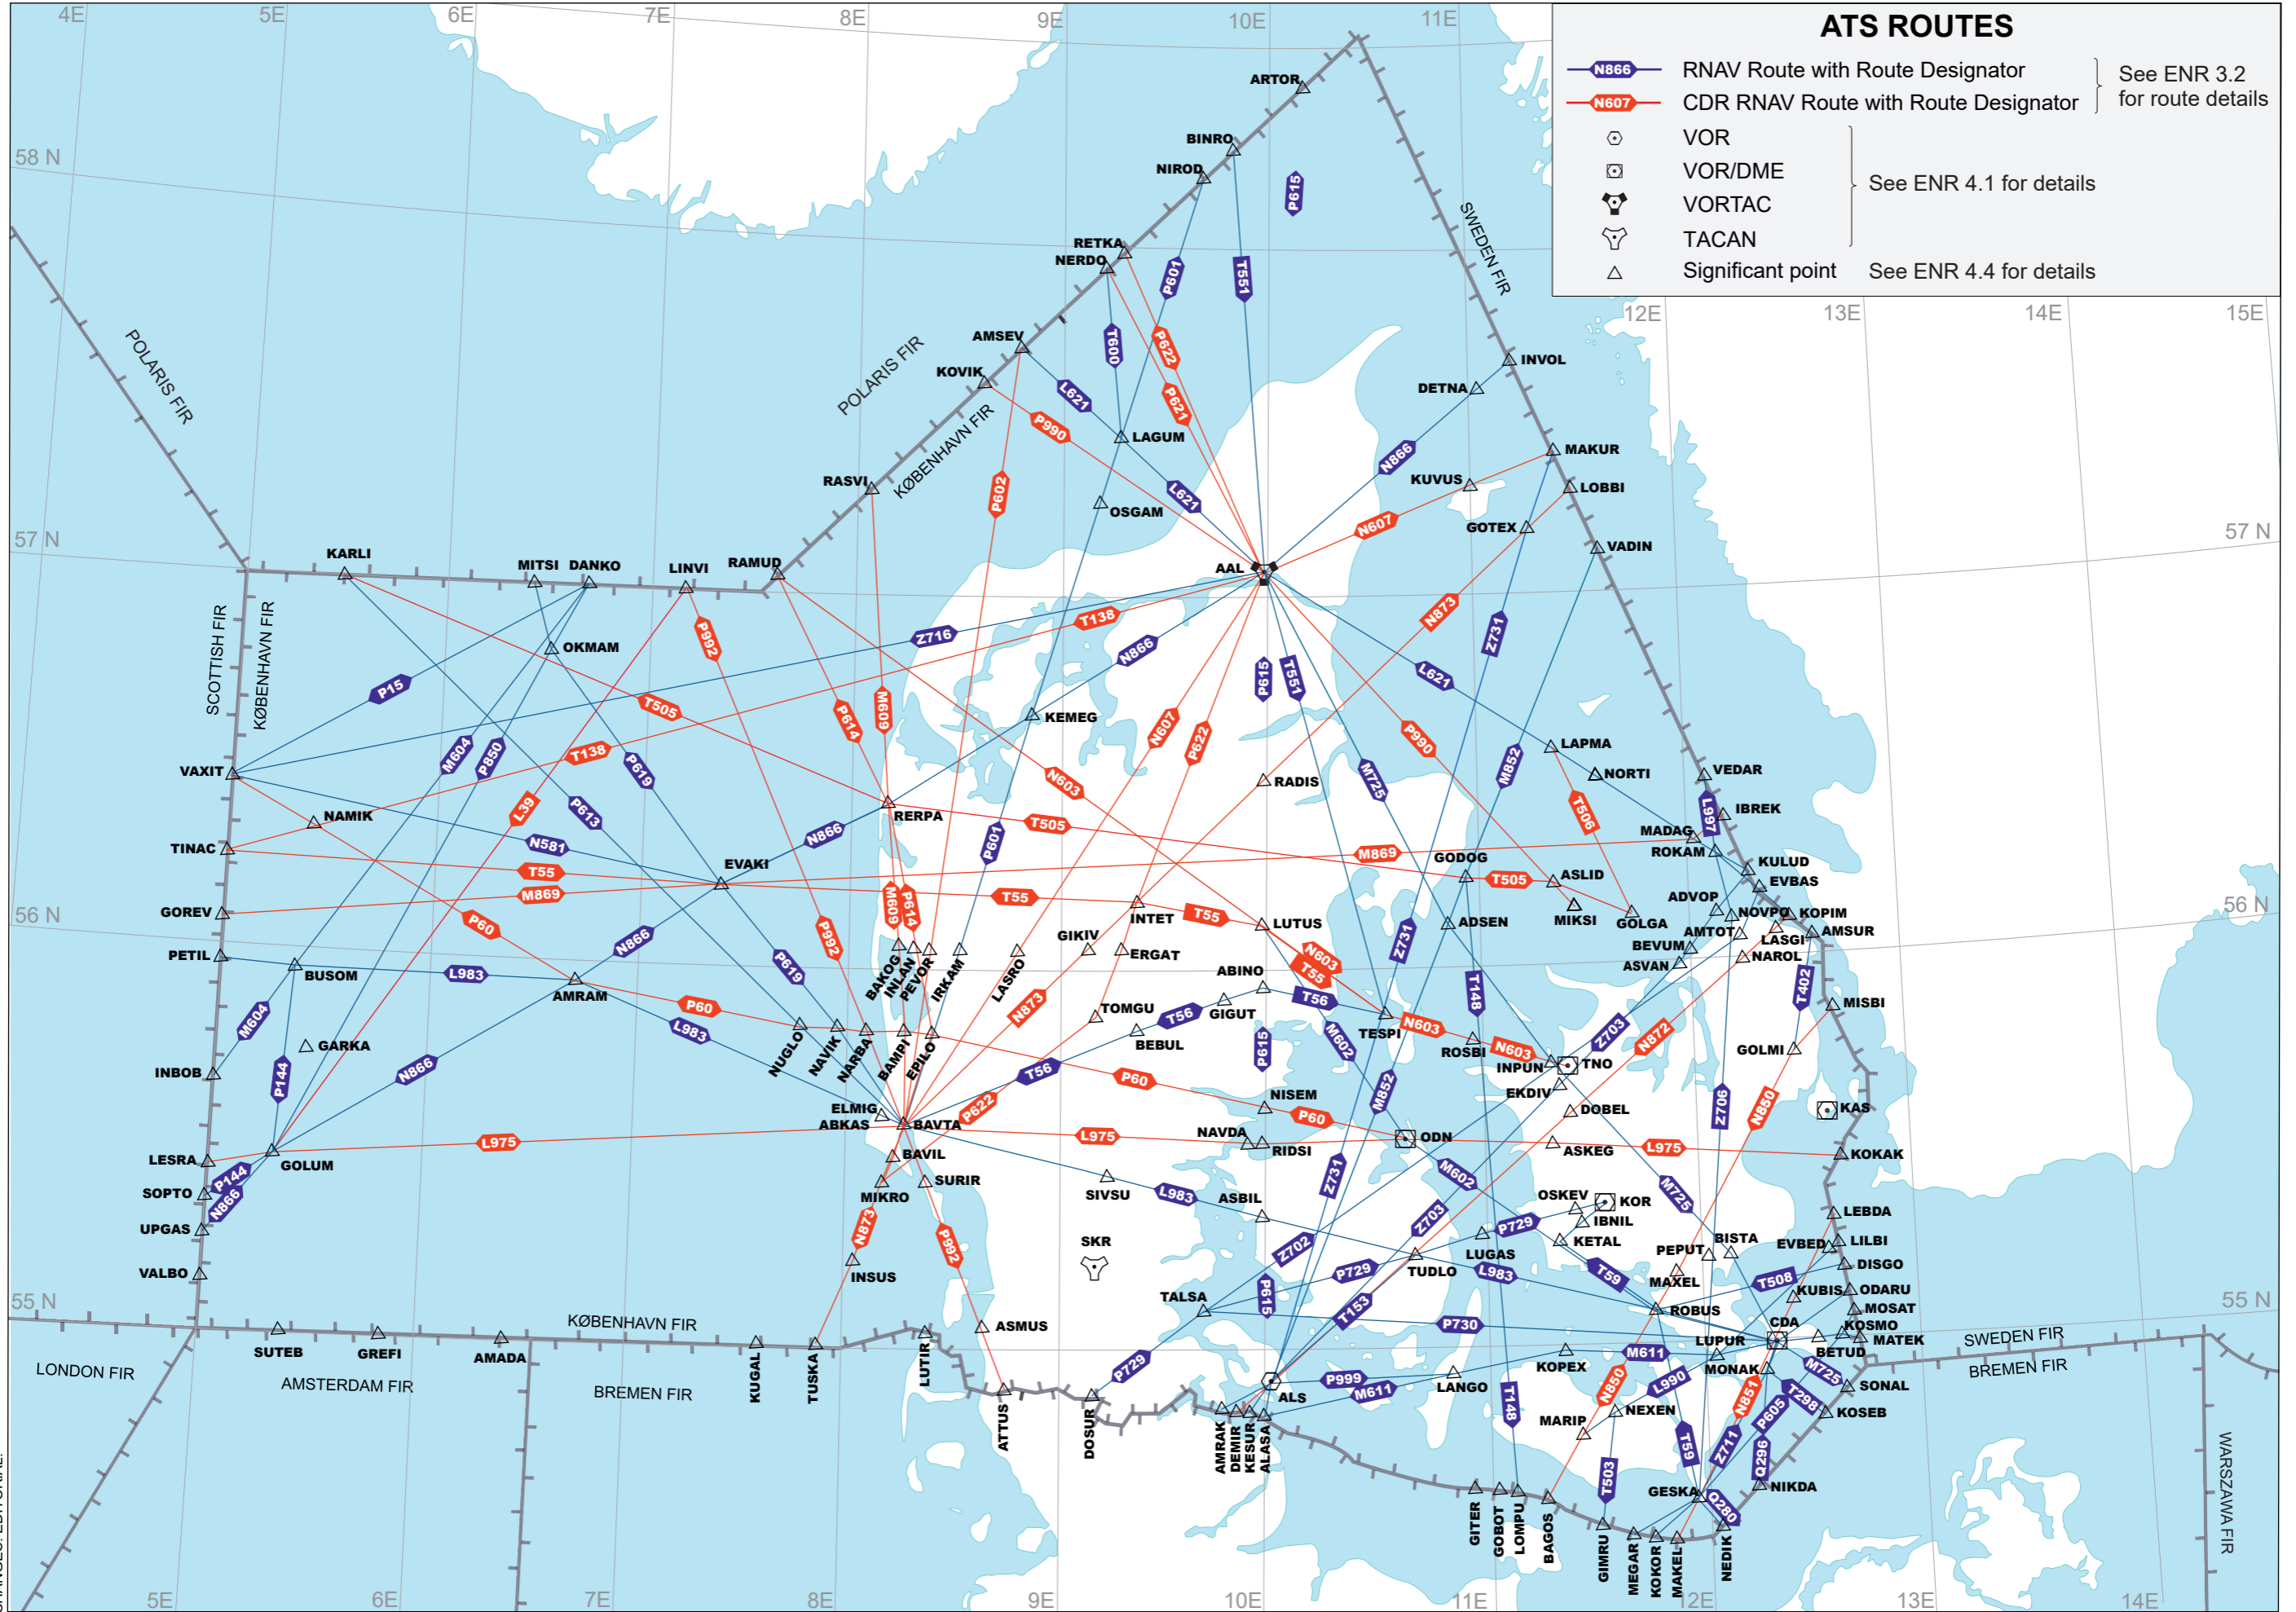

ATS ROUTES

- **N866** RNAV Route with Route Designator
 - **N607** CDR RNAV Route with Route Designator
 - VOR
 - ◻ VOR/DME
 - ◻ VORTAC
 - ◻ TACAN
 - △ Significant point
- } See ENR 3.2 for route details
- } See ENR 4.1 for details
- } See ENR 4.4 for details