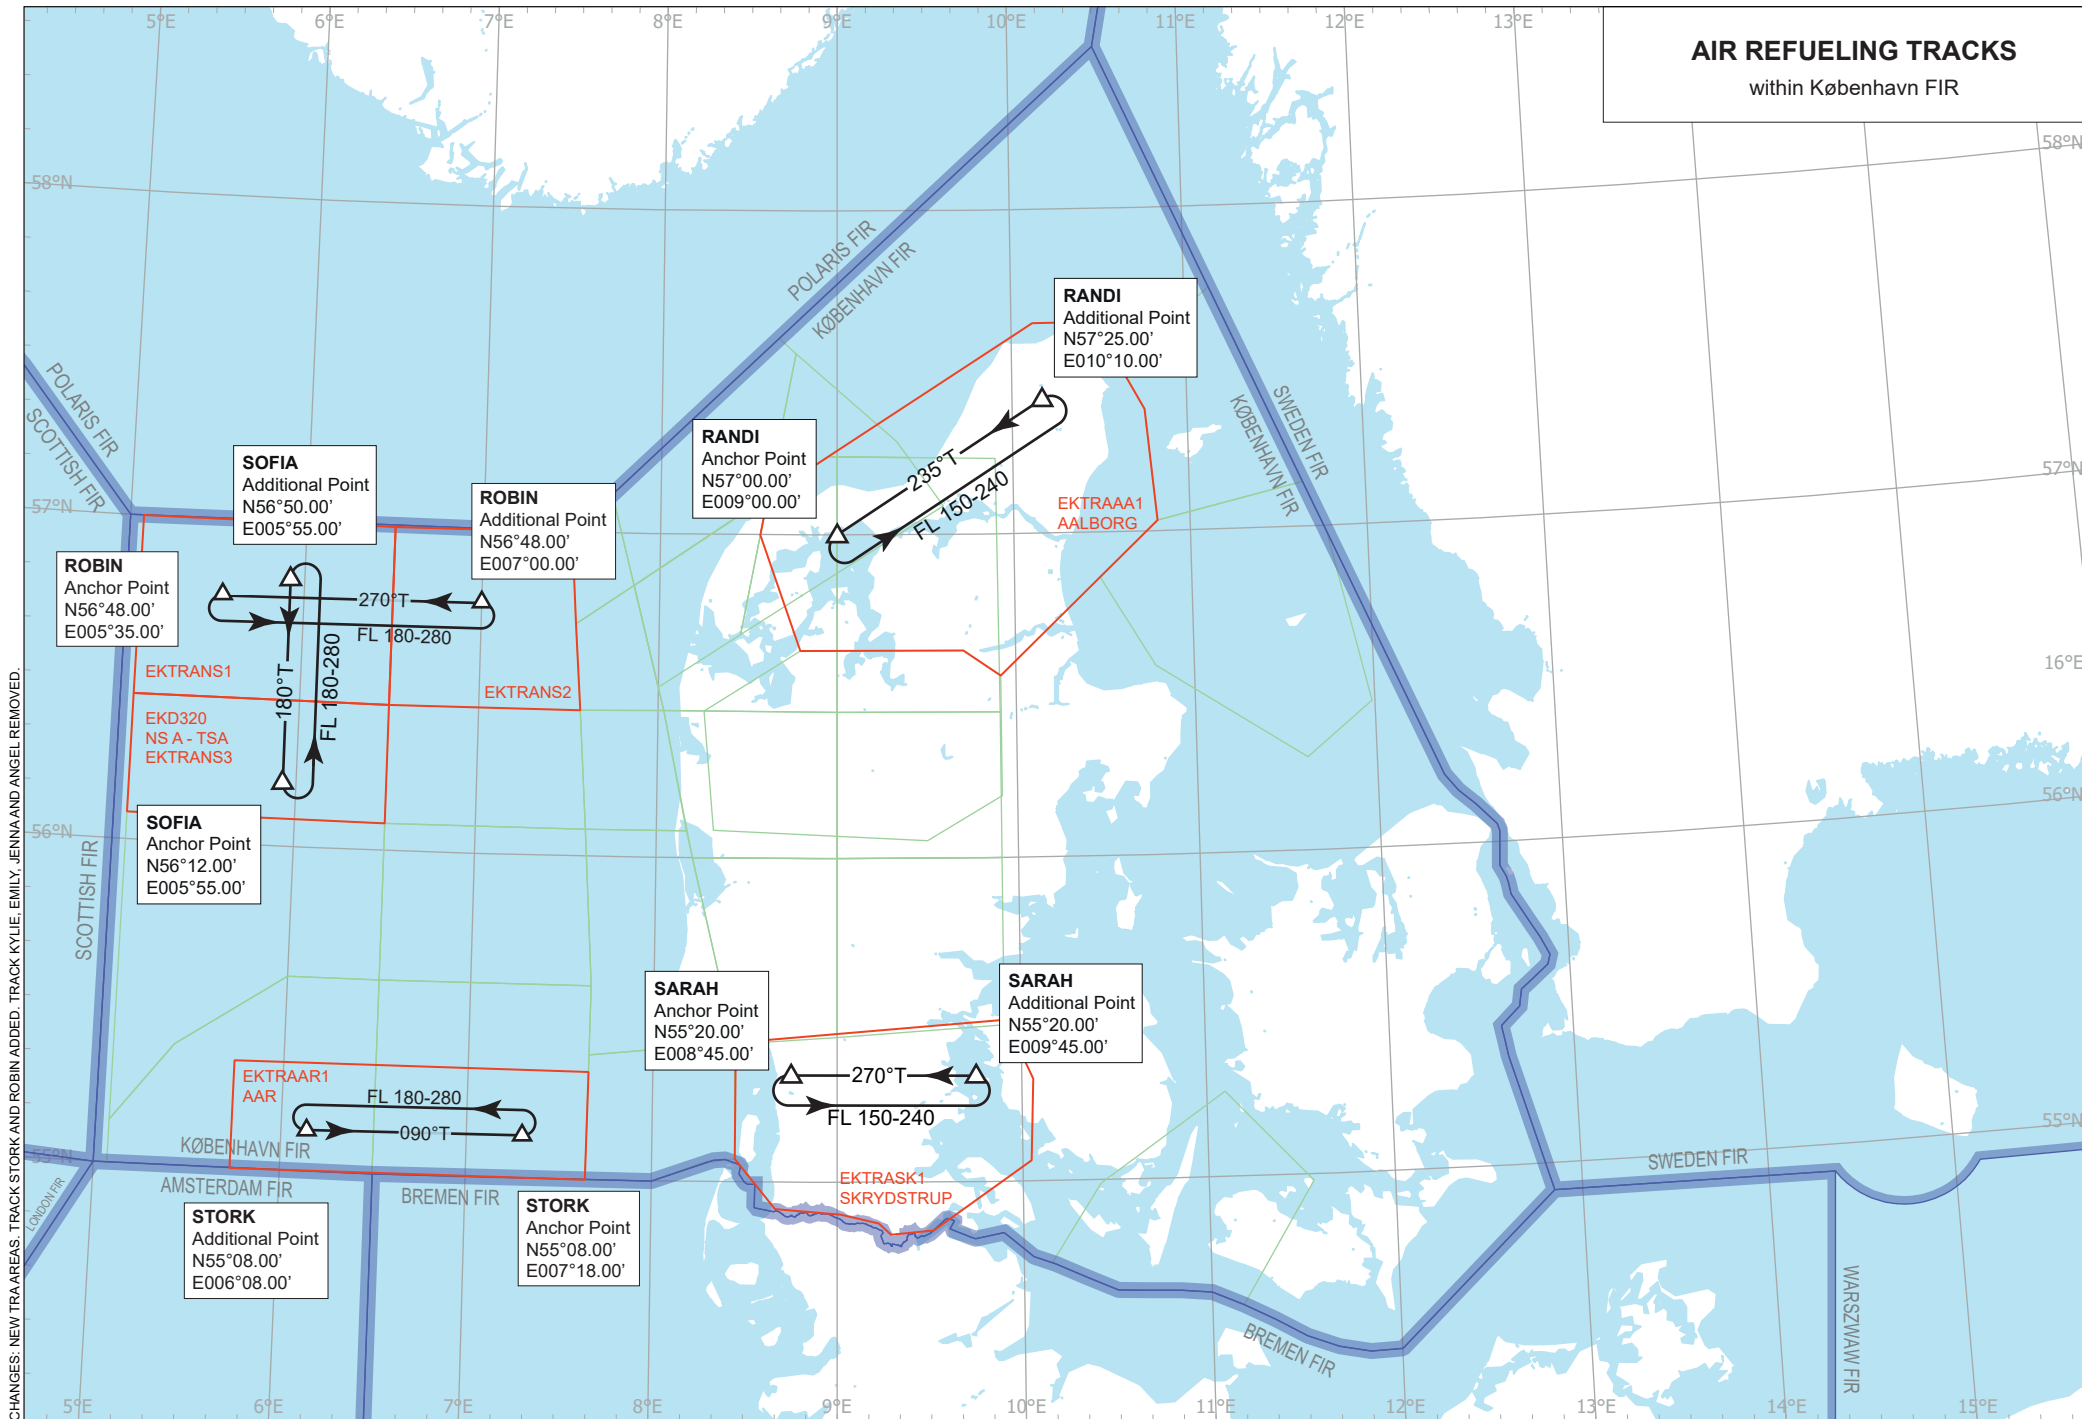

AIR REFUELING TRACKS within København FIR

CHANGES: NEW TRAAREAS, TRACK STORK AND ROBIN ADDED. TRACK KYLIE, EMILY, JENNA AND ANGEL REMOVED.