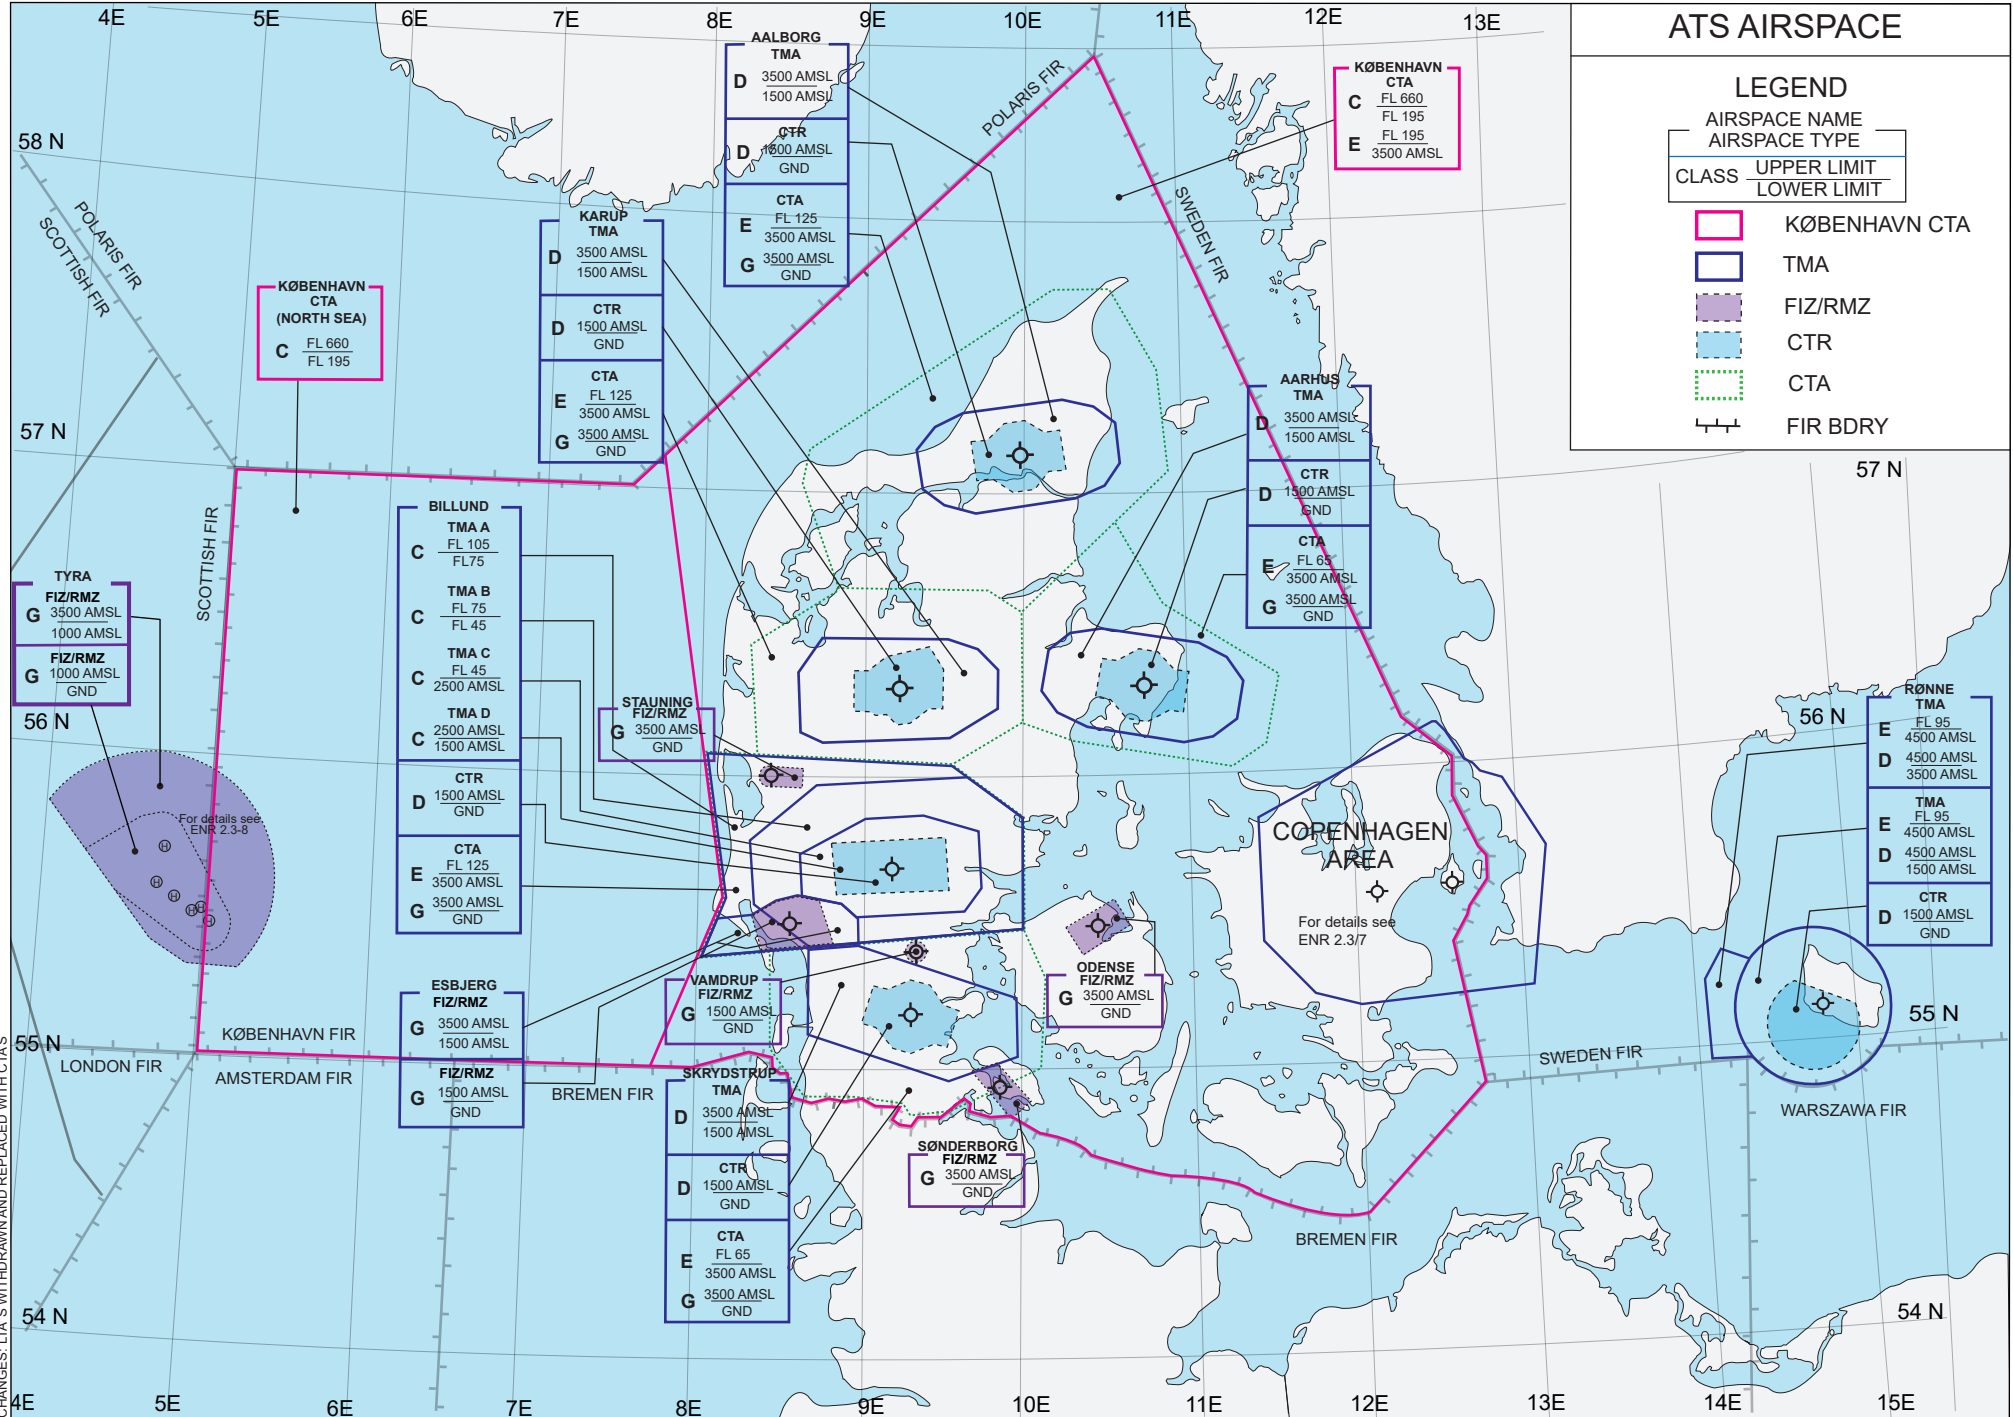

ATS AIRSPACE

LEGEND

AIRSPACE NAME		AIRSPACE TYPE	
CLASS	UPPER LIMIT	LOWER LIMIT	

- KØBENHAVN CTA
- TMA
- FIZ/RMZ
- CTR
- CTA
- FIR BDRY

CHANGES: LTA'S WITHDRAWN AND REPLACED WITH CTAS