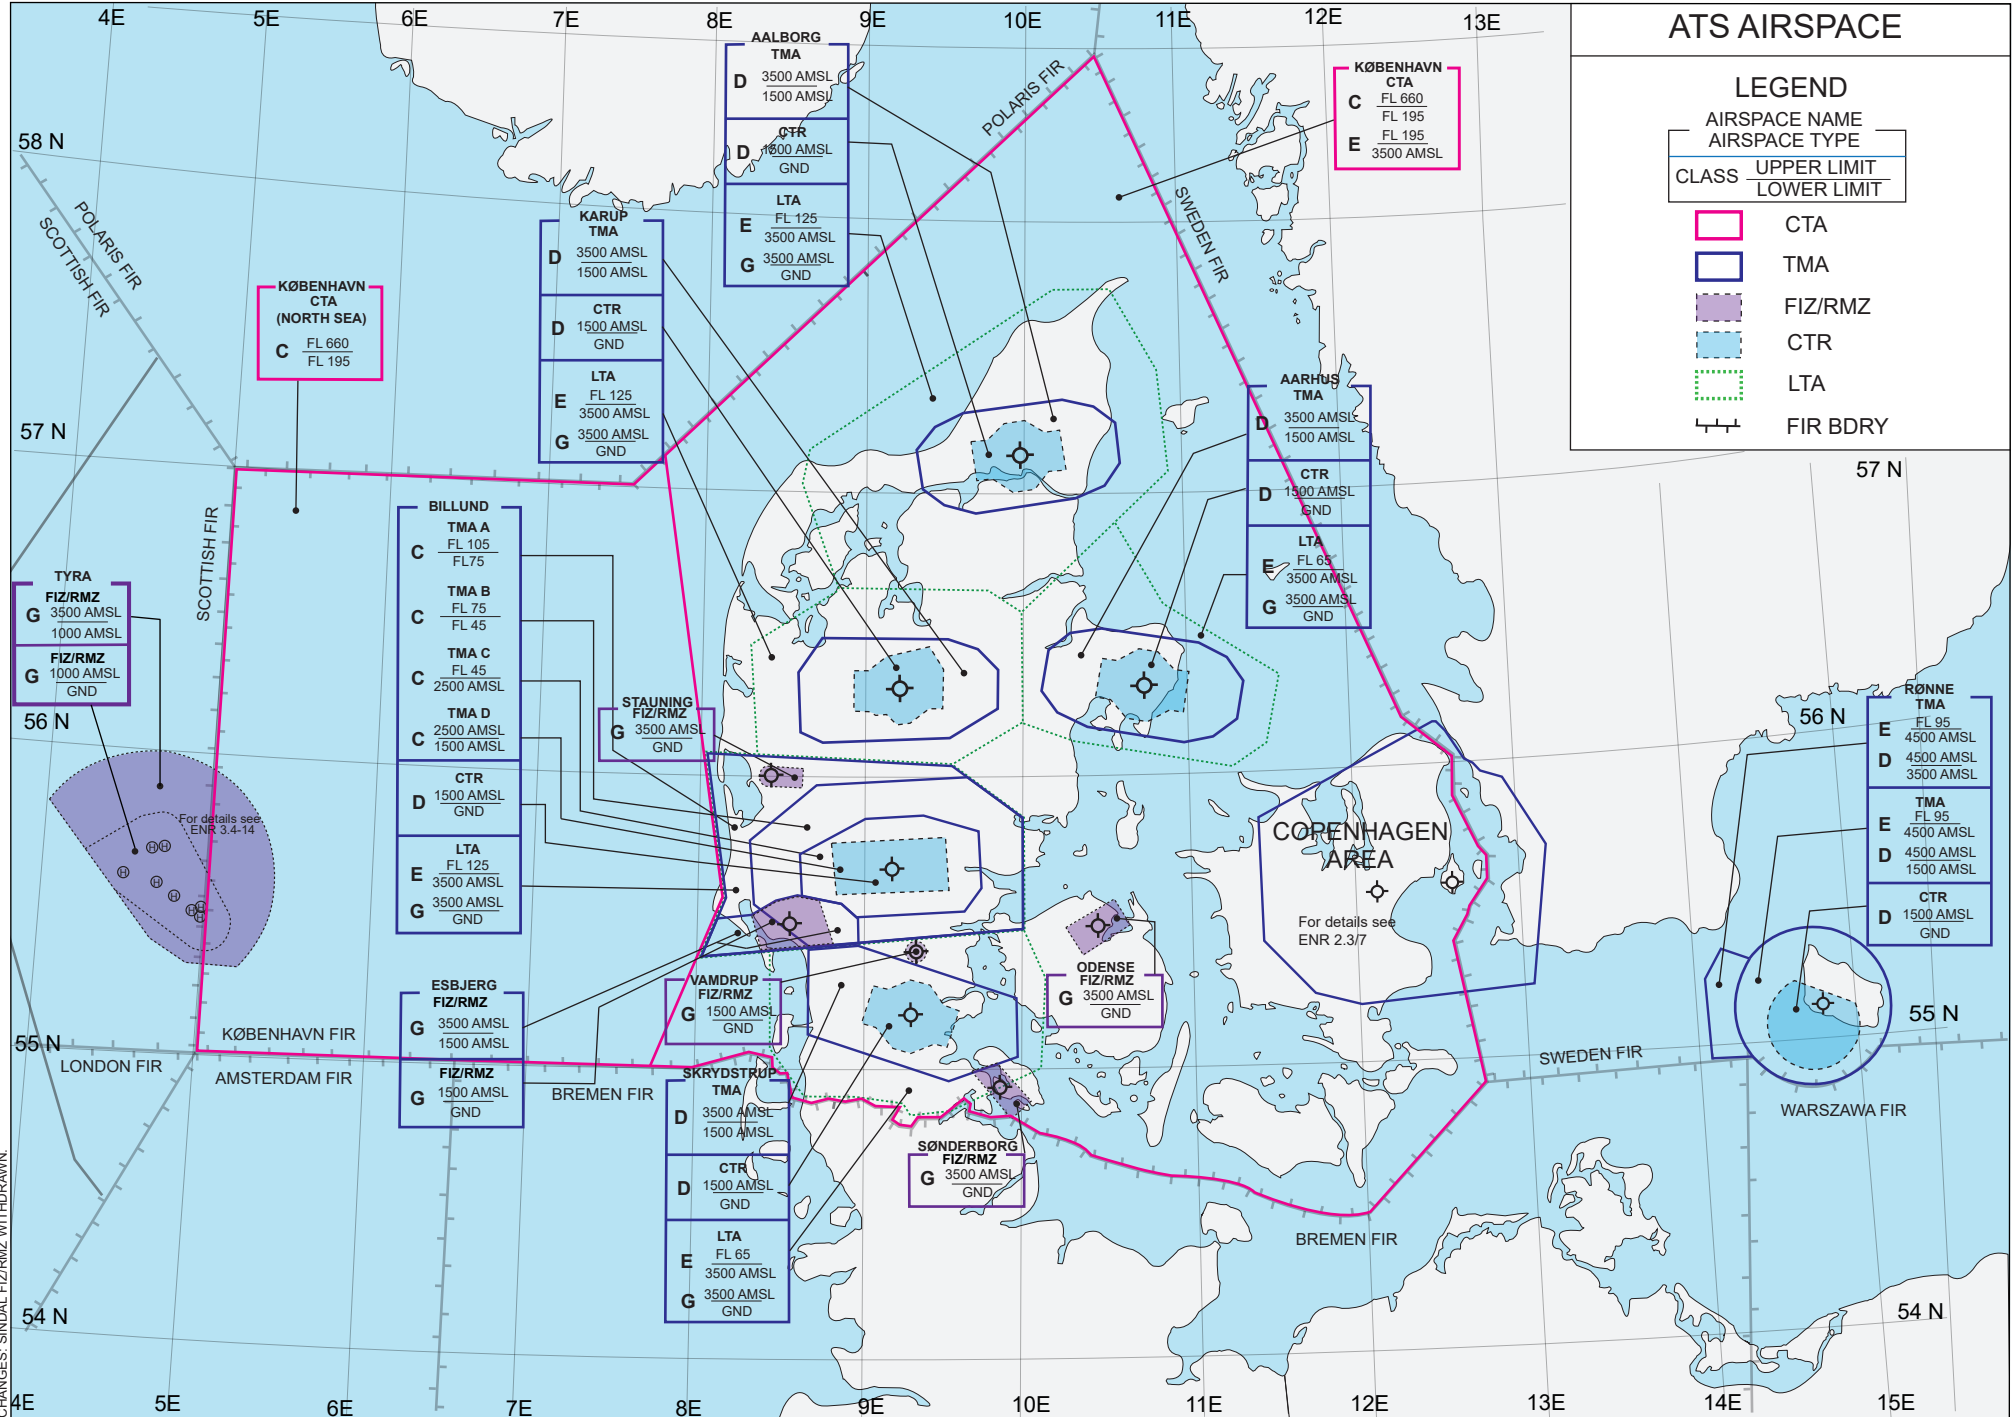

ATS AIRSPACE

LEGEND

AIRSPACE NAME		AIRSPACE TYPE	
CLASS	UPPER LIMIT	LOWER LIMIT	

- CTA
- TMA
- FIZ/RMZ
- CTR
- LTA
- FIR BDRY

CHANGES: SINDAL FIZ/RMZ WITHDRAWN.