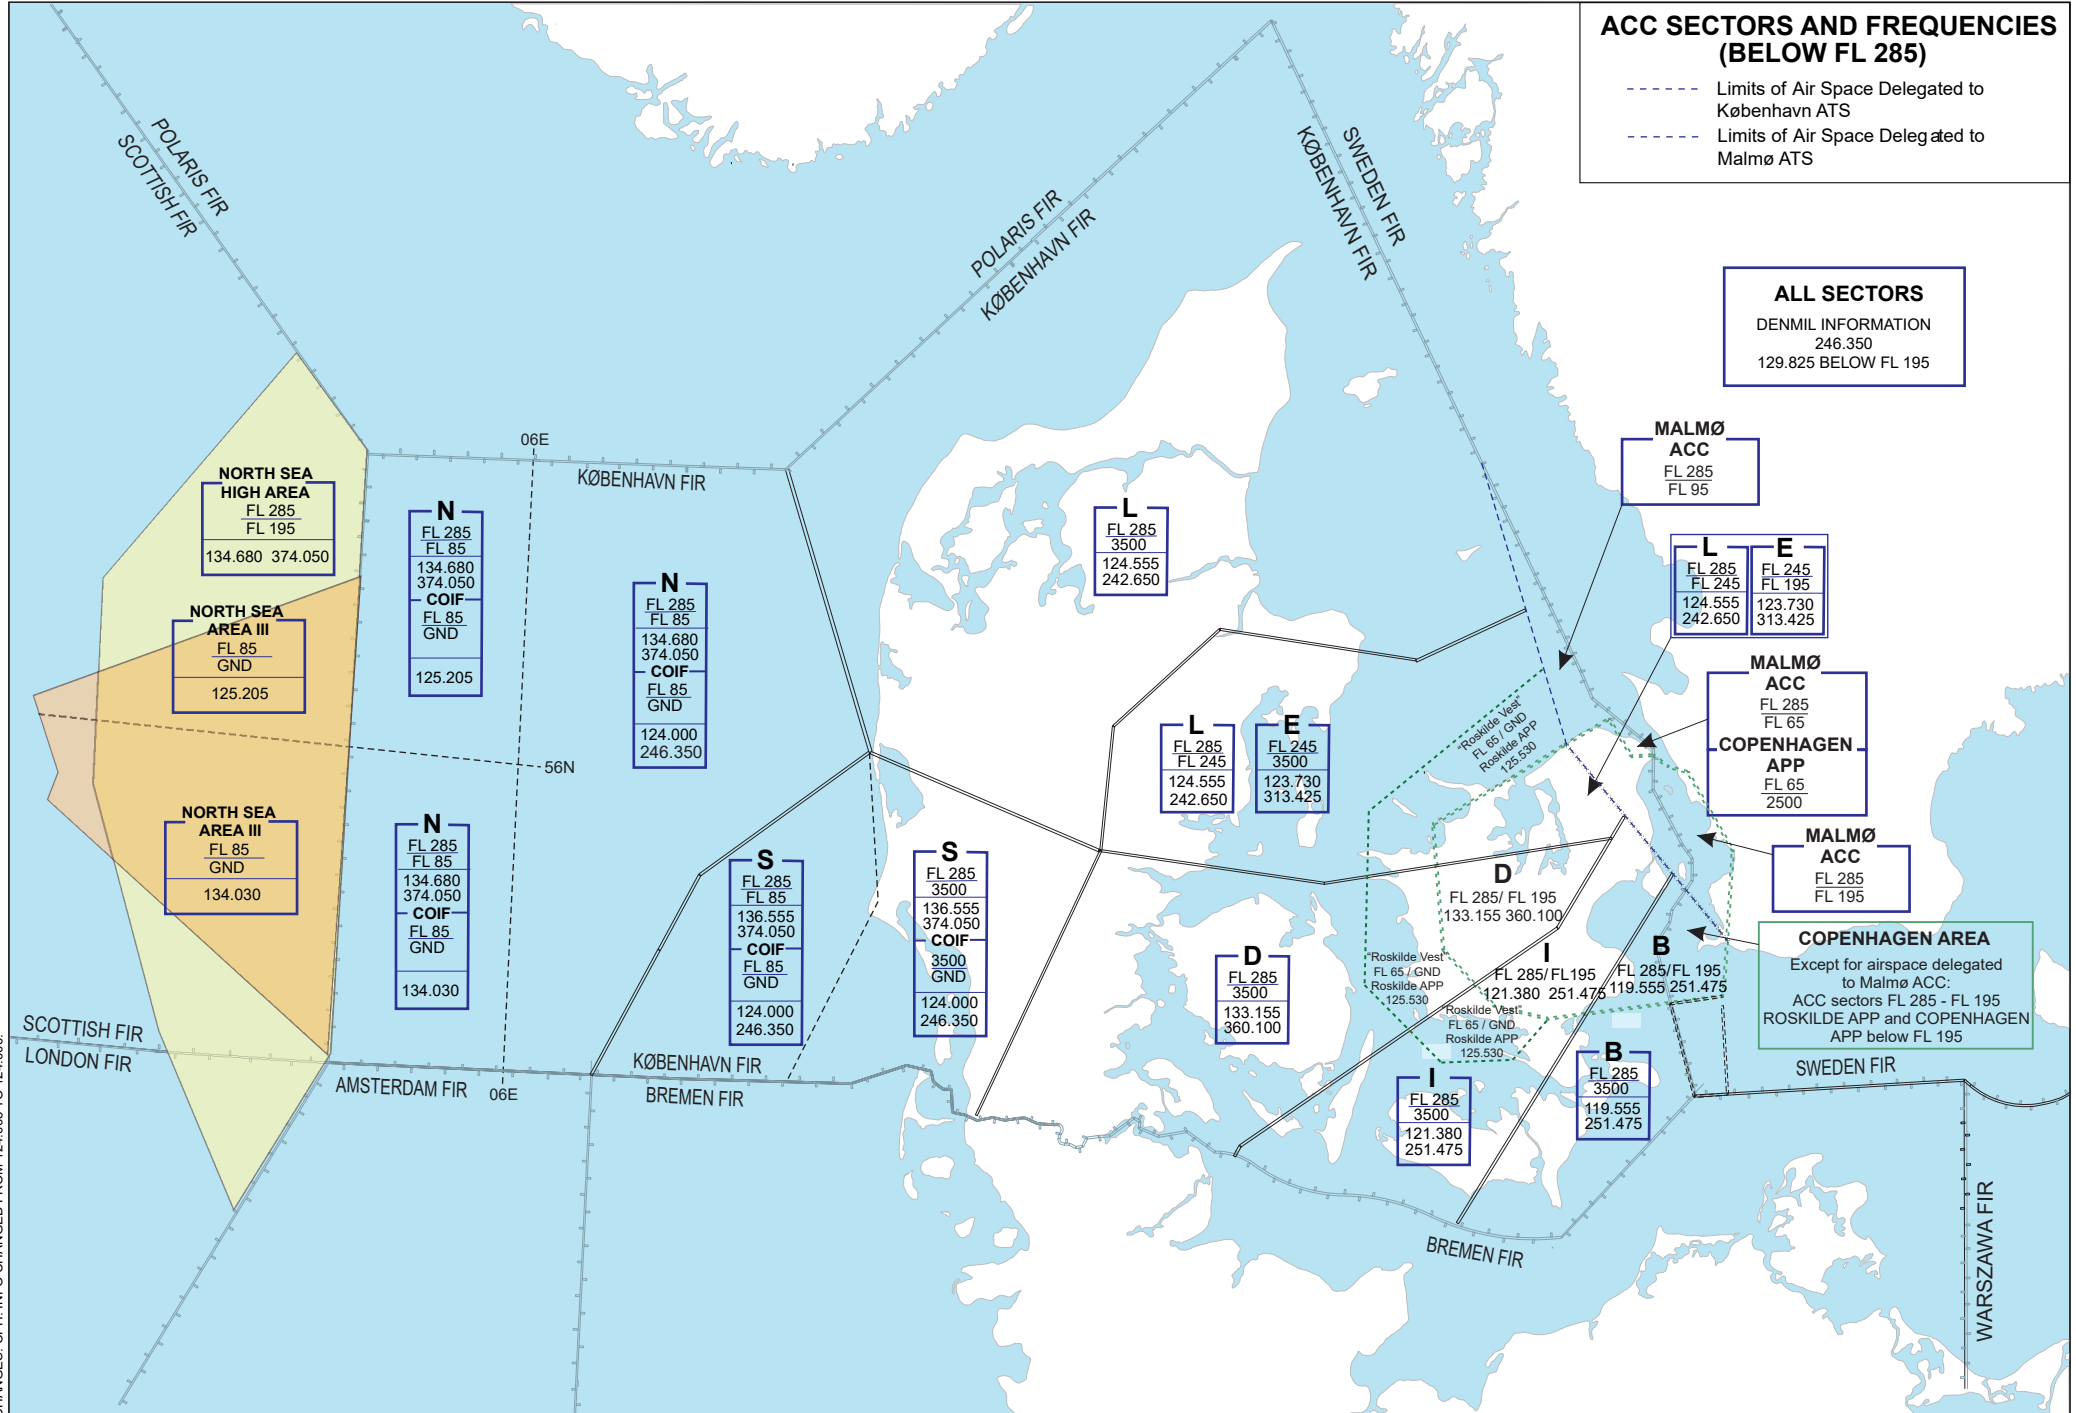

ACC SECTORS AND FREQUENCIES (BELOW FL 285)

- - - - - Limits of Air Space Delegated to København ATS
- - - - - Limits of Air Space Delegated to Malmø ATS

ALL SECTORS
DENMIL INFORMATION
246.350
129.825 BELOW FL 195

CHANGES: CPH. INFO CHANGED FROM 124.005 TO 124.000.