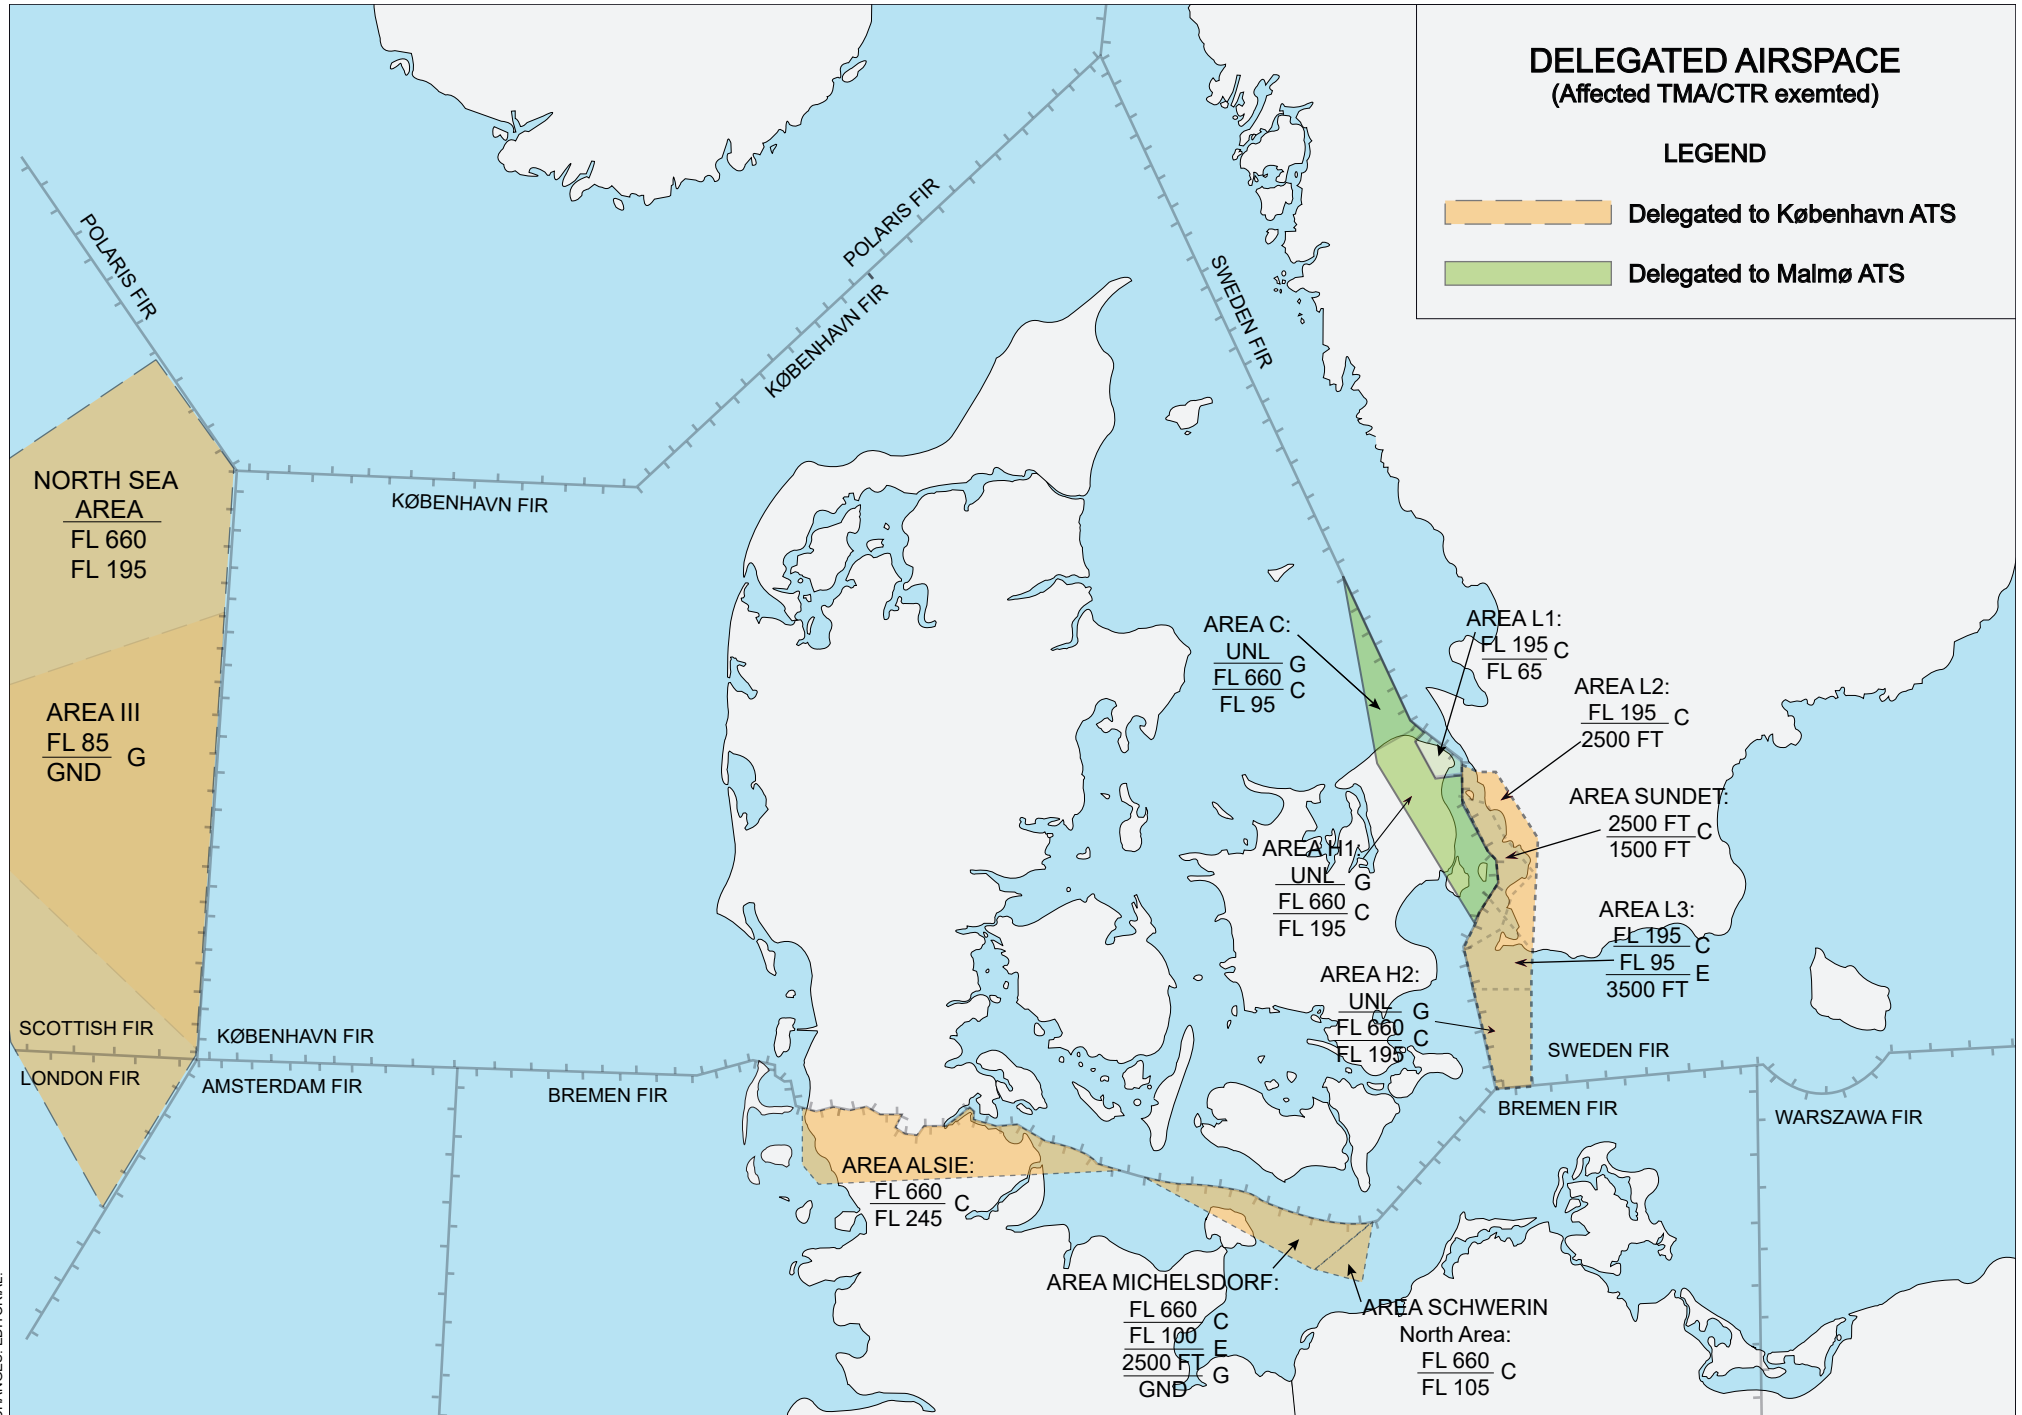

DELEGATED AIRSPACE (Affected TMA/CTR exempted)

LEGEND

- Delegated to København ATS
- Delegated to Malmø ATS

CHANGES: EDITORIAL