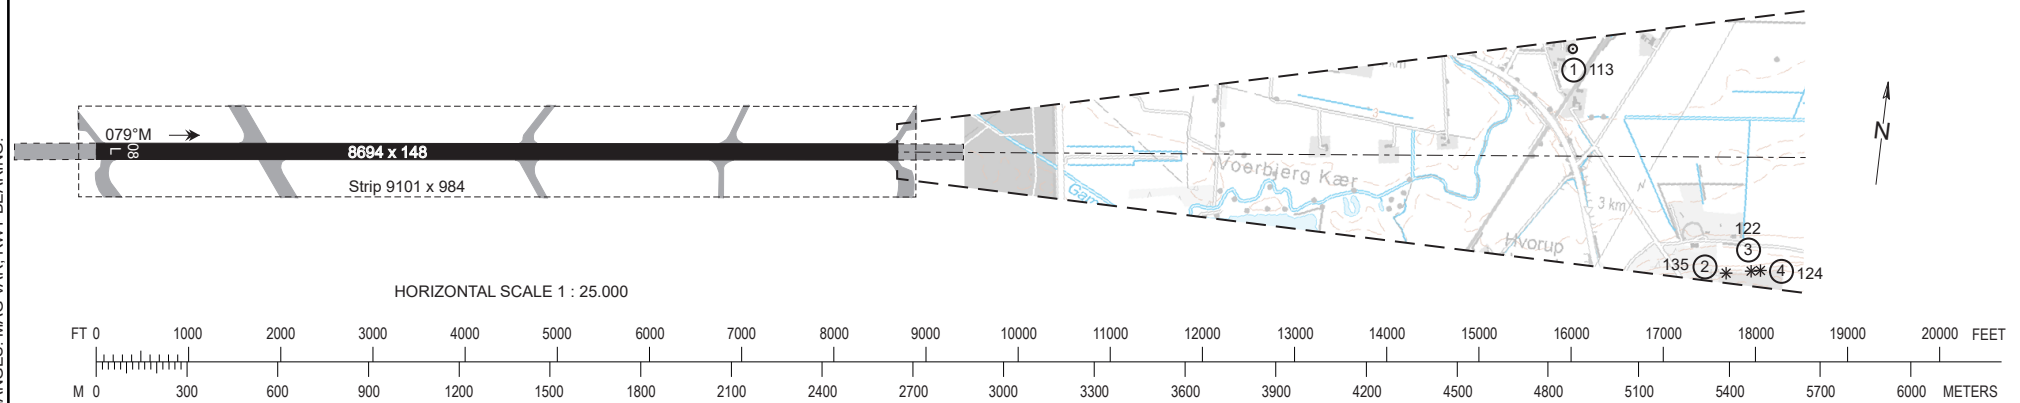

AERODROME OBSTACLE CHART - ICAO

TYPE A (OPERATING LIMITATIONS)

AALBORG, Denmark
RWY 08L

ELEV in FT
Distance in FT
Magnetic Variation 4°E (JAN 2023)
Order of accuracy: Horizontally 1 FT, Vertically 1 FT

LEGEND		AMENDMENT RECORD		
Identification number	⑦	No.	Date	Entered by
Tree or Shrub	*			
Pole, tower, spire, antenna etc.	o			

Date of survey: 03/2018

DECLARED DISTANCES	
TAKE OFF RUN AVAILABLE	8694
TAKE OFF DISTANCE AVAILABLE	8694
ACCELERATE STOP DISTANCE AVAILABLE	9422
LANDING DISTANCE AVAILABLE	8694

CHANGES: MAG VAR, RWY BEARING.