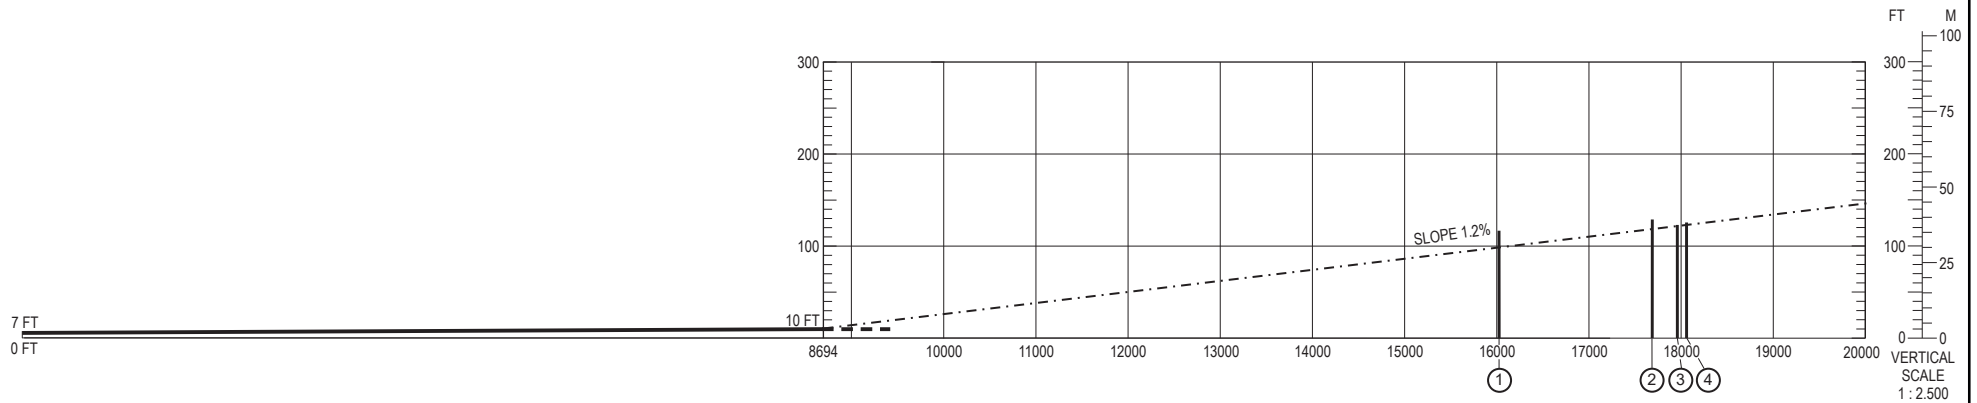

AERODROME OBSTACLE CHART - ICAO

TYPE A (OPERATING LIMITATIONS)

AALBORG, Denmark
RWY 08L

ELEV in FT
Distance in FT
Magnetic Variation 4°E (JAN 2023)
Order of accuracy: Horizontally 1 FT, Vertically 1 FT

LEGEND		AMENDMENT RECORD		
Identification number	⑦	No.	Date	Entered by
Tree or Shrub	*			
Pole, tower, spire, antenna etc.	o			

Date of survey: 03/2018

DECLARED DISTANCES	
TAKE OFF RUN AVAILABLE	8694
TAKE OFF DISTANCE AVAILABLE	8694
ACCELERATE STOP DISTANCE AVAILABLE	9422
LANDING DISTANCE AVAILABLE	8694

CHANGES: MAG VAR, RWY BEARING.